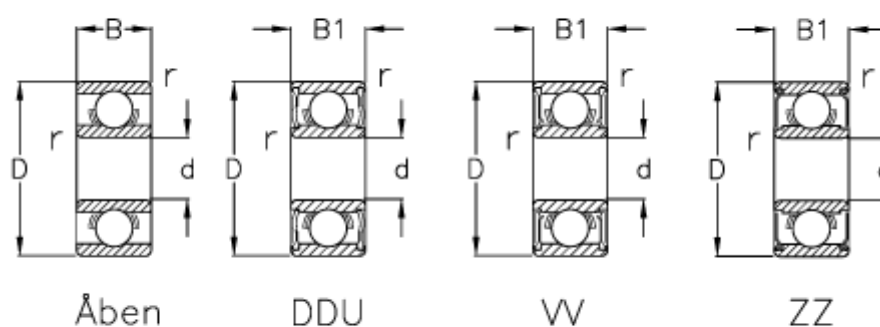

# Data Sheet

Article number: 570408009004

Description: NSK Bearing 638 ZZ shielded  
d=8 D=28 B=9 pack of 10 pcs

## Measures

|              |         |                       |
|--------------|---------|-----------------------|
| B            | = 9     | Max rpm ZZ-WW = 28000 |
| B1           | = 9     | r min = 0.3           |
| d            | = 8     | Type = 638            |
| D            | = 28    |                       |
| Load Cor (N) | = 1970  |                       |
| Load Cr (N)  | = 4550  |                       |
| Max rpm DD   | = 22000 |                       |
| Max rpm open | = 34000 |                       |